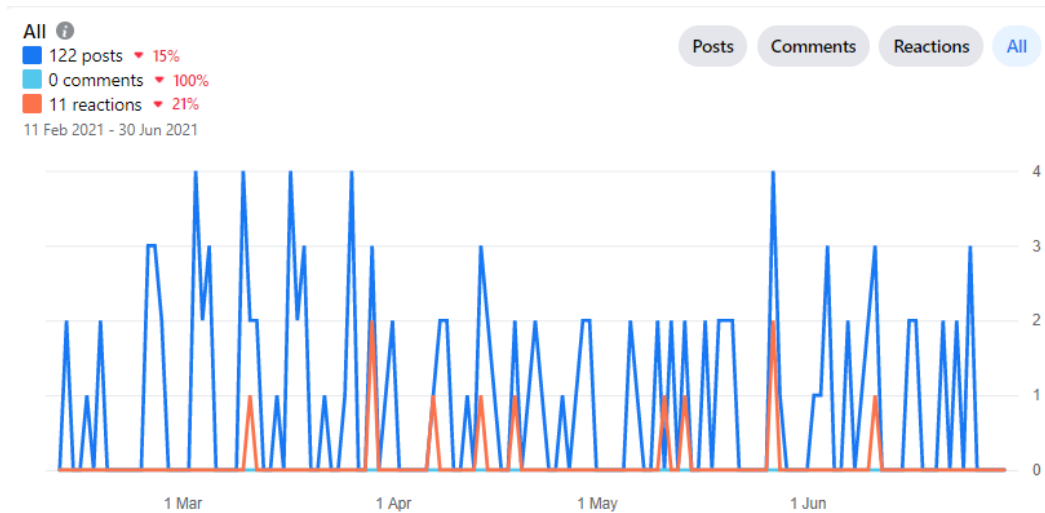

4. Temple Newsam Coronavirus Group:

There have been 122 posts, 0 comments and 11 reactions since 11th February 2021 to 30th June 2021 on the Temple Newsam Coronavirus Group page.

The most popular post in the last 28 days:

11 June at 14:36 · 🌐

Austhorpe, Colton, Halton, Halton Moor, Temple Newsam and Whitkirk businesses and charities affected by the coronavirus lockdown, which have fixed property costs of over £4,000 per year, can apply for a one-off Discretionary Grant if they HAVE NOT previously applied...

Leeds City Council
7 June at 11:01 · 🌐

Leeds businesses and charities affected by the coronavirus lockdown, which have fixed property costs of over £4,000 per year, can apply for a one-off Discretionary Grant if they HAVE NOT previously applied.

You can check the full eligibility criteria and apply online at- <http://orlo.uk/pmKX3>

👍 1 1 share Seen by 38

The post was seen by 38 people, 1 share and 1 likes