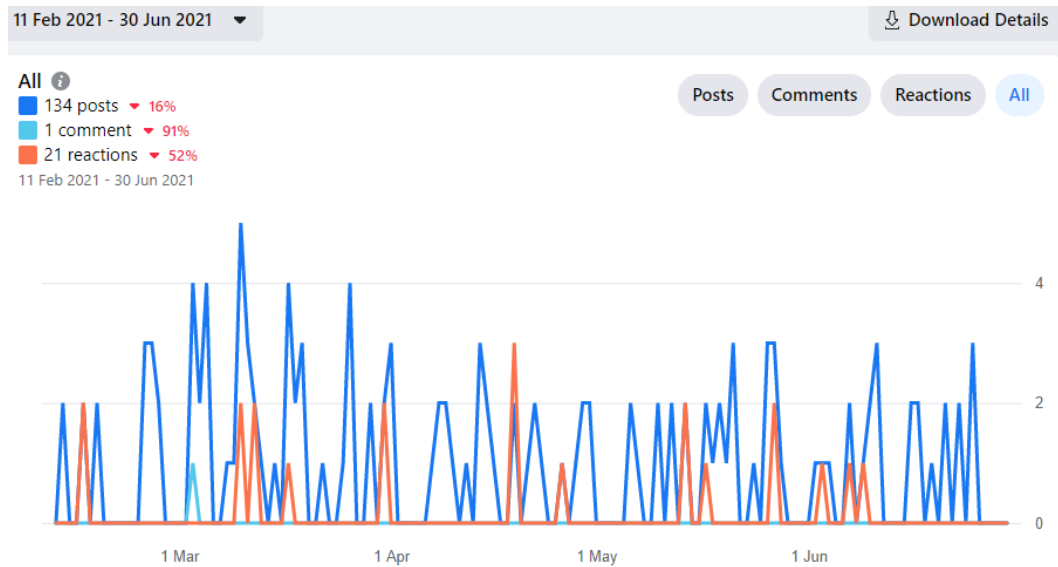

### 1. Cross Gates & Whinmoor Coronavirus Group:

There have been 134 posts, 1 comments and 21 reactions, from 11<sup>th</sup> February 2021 to 30<sup>th</sup> June 2021 on the Cross Gates & Whinmoor Coronavirus Group page.